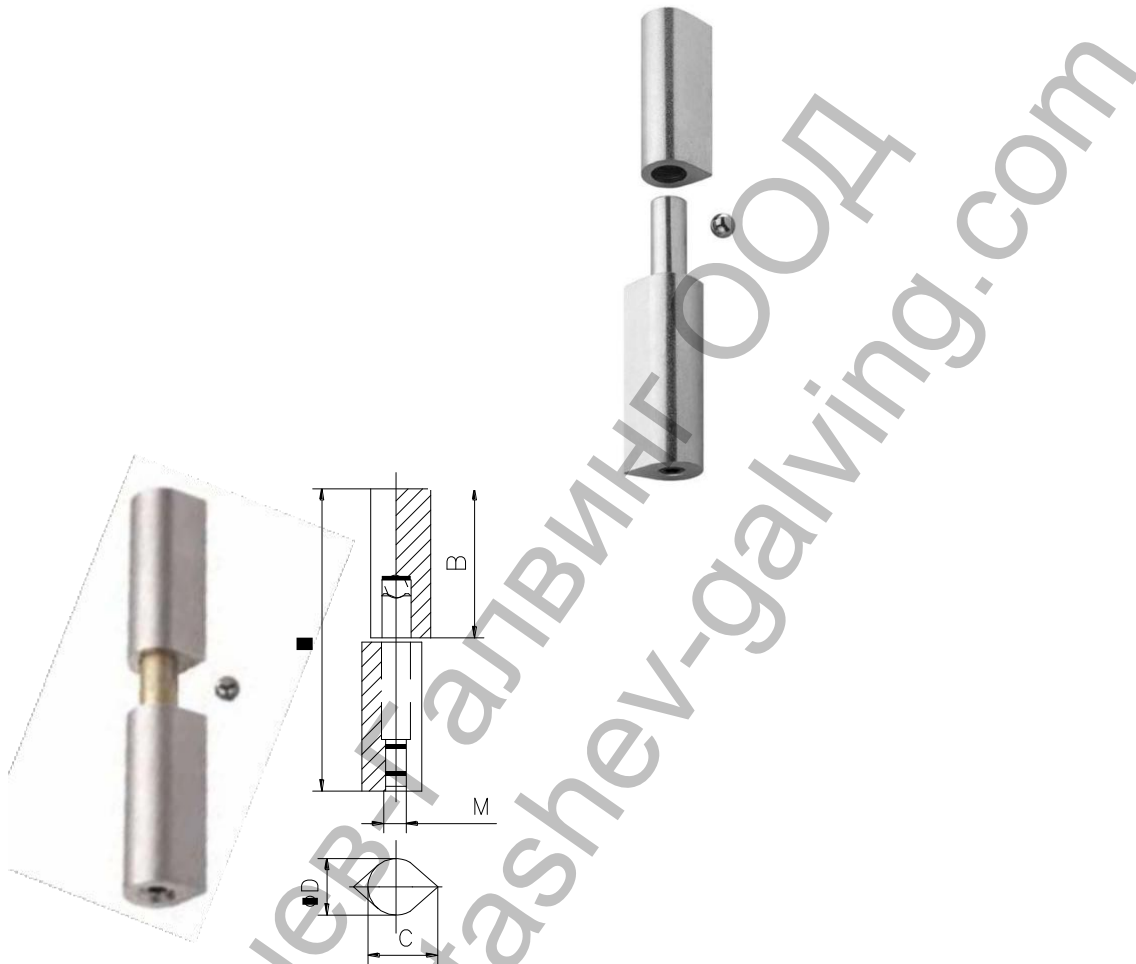

Панта Estebro® за заваряване капковидна регулируема, със сачма M10, 23x150 мм, 627

Family: Regulating hinge

Material: Stainless steel AISI 316

Description: Mechanized component which is installed on a metallic swing door to allow its opening and closing. It is specially designed to allow the height adjustment of the doors in which is installed. The axle is made of brass in order to avoid the seizing of its elements. The regulating system consists of two screws: the inner one which rests on the lower base of the axle and allows its regulation from 0 to 12 mm; the outer one which rests on the inner screw working as a locknut to avoid its loosening.

Продукт: [Панта Estebro® за заваряване капковидна регулируема, със сачма M10, 23x150 мм, 627](#)

Категория: [Панти за заваряване](#)

Бранд: [Estebro®](#)

Категория бранд: [Панта Estebro®](#)